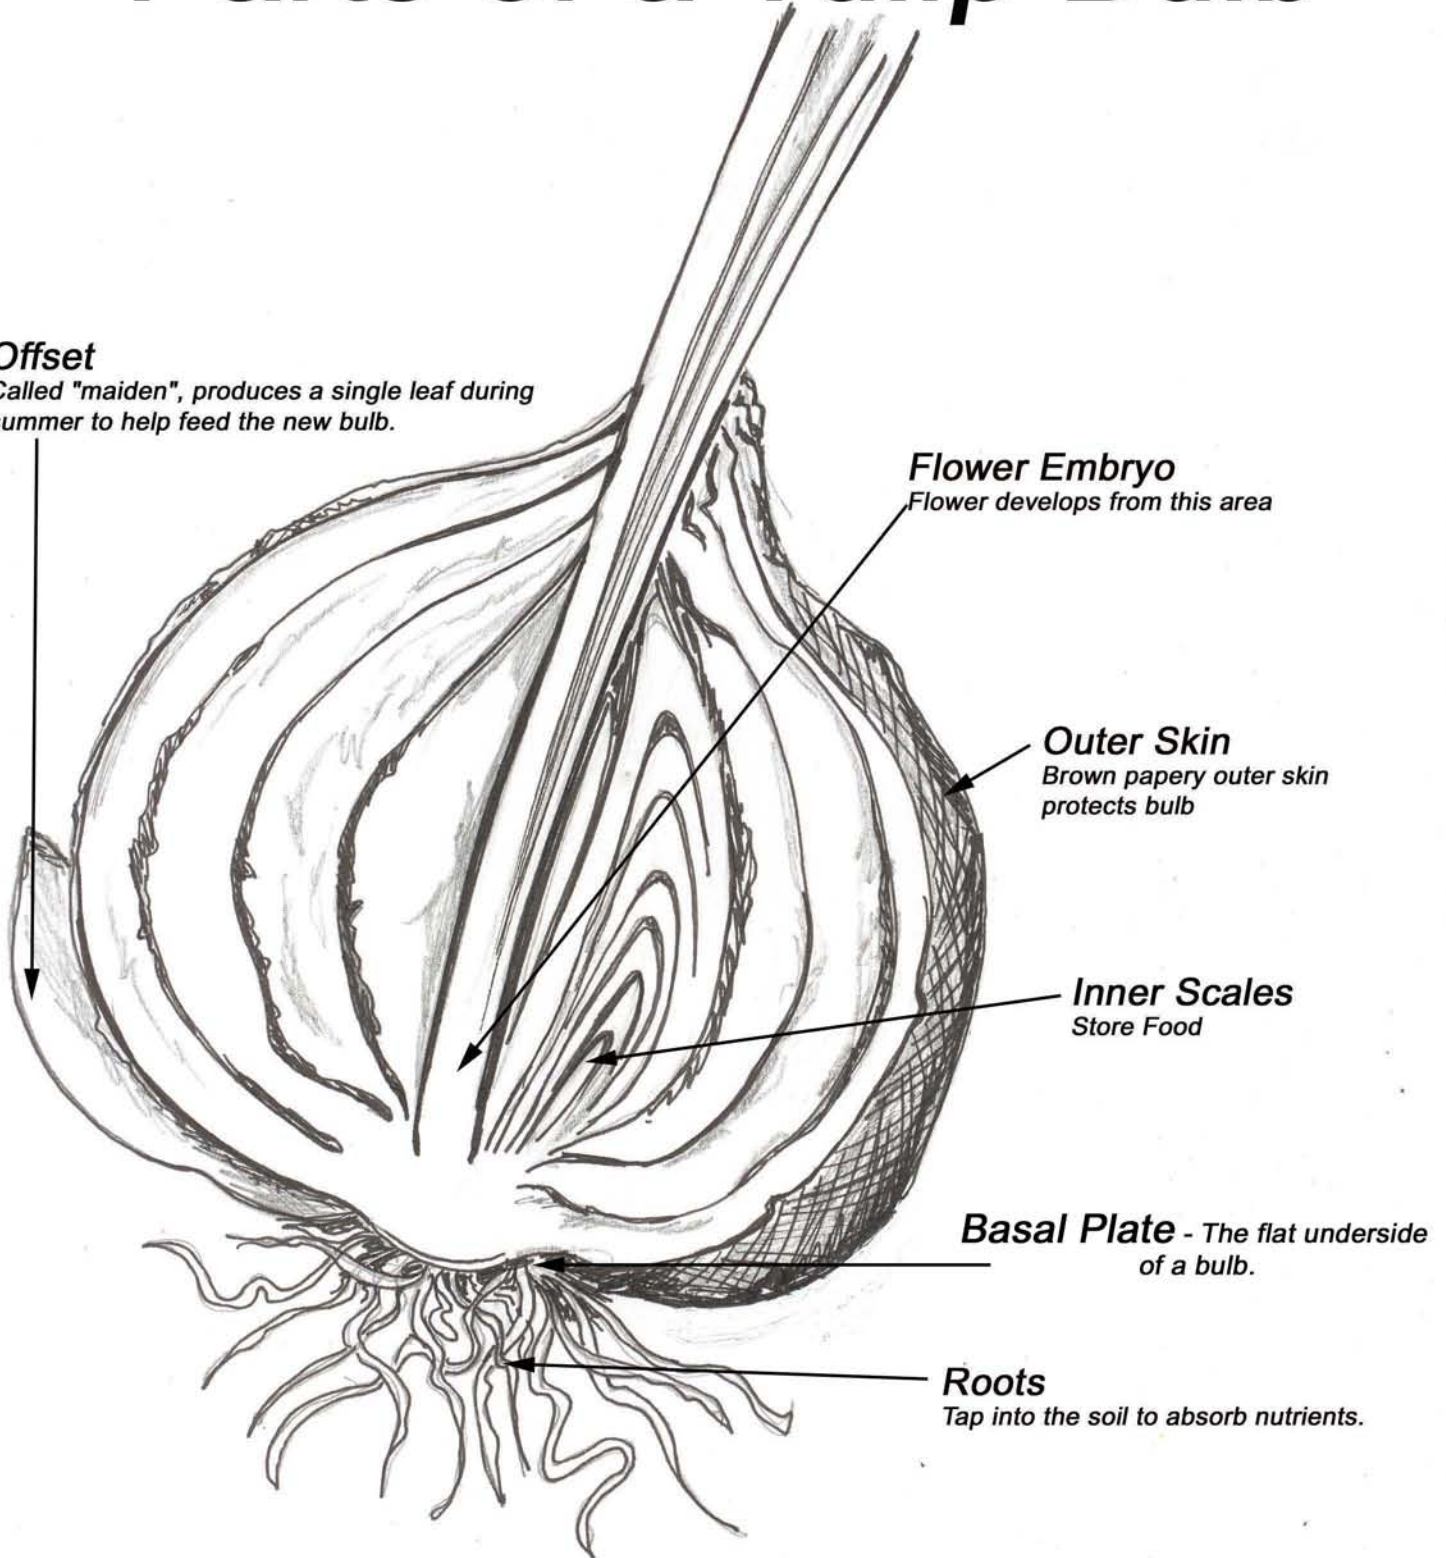

# Parts of a Tulip Bulb

- Offset
- Roots
- Inner Scales
- Flower Embryo
- Outer Skin
- Basal Plate

Name: \_\_\_\_\_

# Parts of a Tulip Bulb

## Offset

Called "maiden", produces a single leaf during summer to help feed the new bulb.

## Flower Embryo

Flower develops from this area